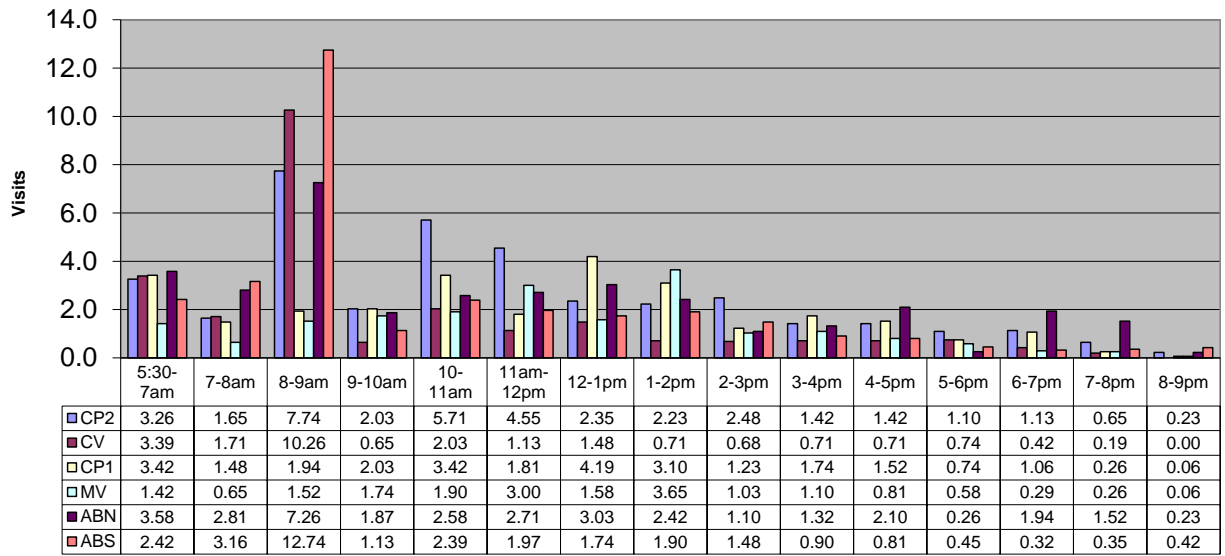

October 2022 - Pool Use by Hour - Major Centers

	LC	CH	DH	EC	CR	SRS	WEST
Total Visits	2674	1736	1237	0	0	1465	921
Avg Daily	86	56	40	0	0	47	30
Avg Hourly	6.90	4.48	3.19	0.00	0.00	3.78	2.38

October 2022 - Satellite Centers - Pool Use by Hour

Visits By Hour

	ABN	ABS	CP1	CP2	CV	MV
Total Visits	1076	998	868	1176	769	607
Avg Visits Per Day	34.71	32.19	28.00	37.94	24.81	19.58
Avg Visits Per Hour	2.89	2.68	2.33	3.16	2.07	1.63