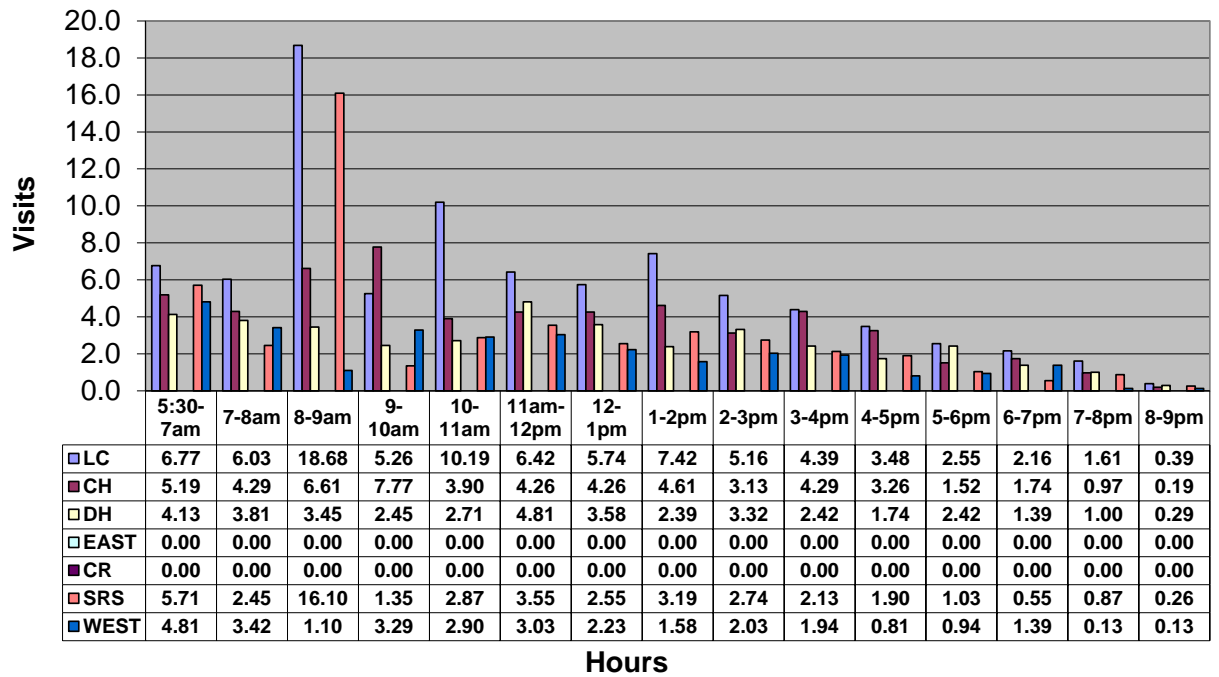

October 2022 - Pool Use by Hour - Major Centers

	LC	CH	DH	EC	CR	SRS	WEST
Total Visits	2674	1736	1237	0	0	1465	921
Avg Daily	86	56	40	0	0	47	30
Avg Hourly	6.90	4.48	3.19	0.00	0.00	3.78	2.38

October 2022 - Satellite Centers - Pool Use by Hour

Visits By Hour

	ABN	ABS	CP1	CP2	CV	MV
Total Visits	1076	998	868	1176	769	607
Avg Visits Per Day	34.71	32.19	28.00	37.94	24.81	19.58
Avg Visits Per Hour	2.89	2.68	2.33	3.16	2.07	1.63